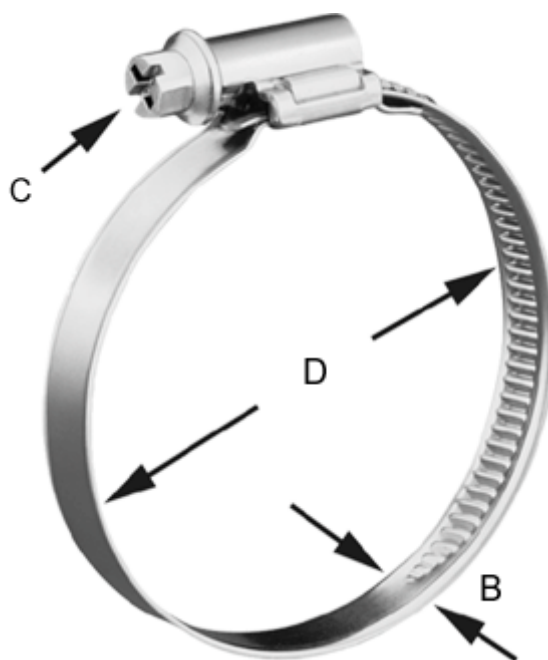

Article number: 021267705021

Description: Worm Drive Hose Clip
TORRO 16-27/9 C7 W5

Measures

C (screw type) = C7 - 7mm

Diameter D = 16-27

Width B = 9.0